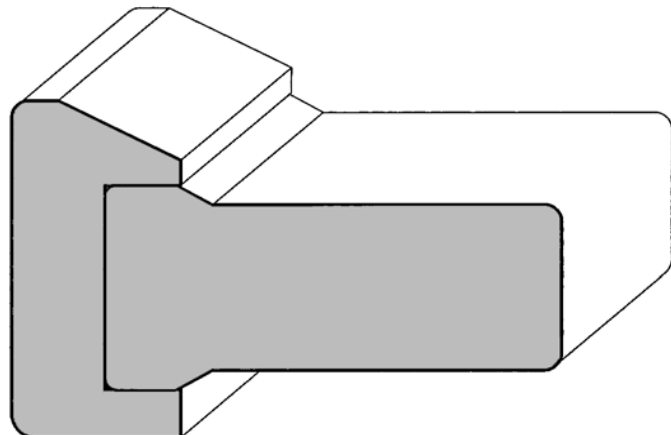

3" Bar with 1-3/4" Cap
1-3/4" x 2-7/8"